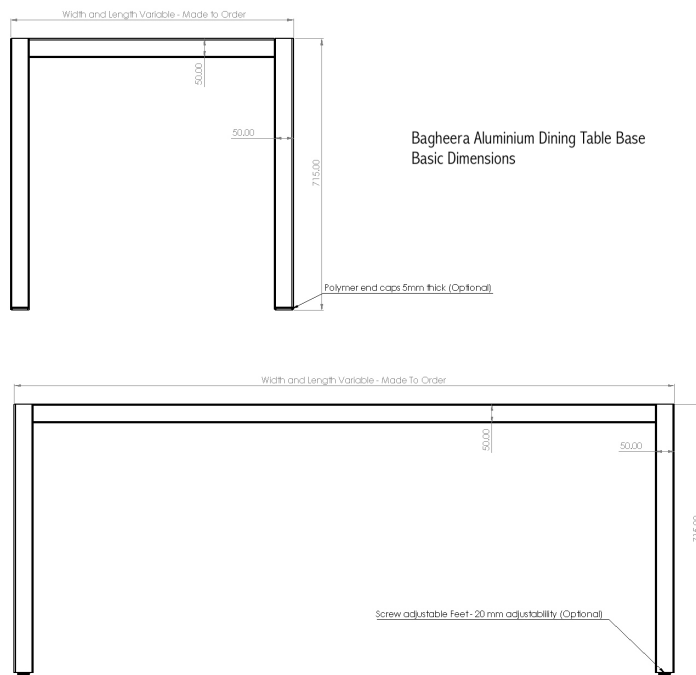

CUSTOMISE YOUR BASE

Length and Width

The Bagheera Aluminium Base comes in length increments from 700-2000mm, and the width from 700-1200mm. Call us to discuss your requirements

Table height

Our table bases standard heights are 715-718mm without a table top. In certain applications, such as aged care, we can increase the height for better wheelchair access. To adjust height of legs we require minimum order quantities.

FRAME COLOURS

You can select any colour from Dulux Powdercoat finishes. Custom colours for larger projects

AUSTRALIAN MADE

All our products are 100% Australian made.

Contact US

GYROBASES

Registered as
ALUMINIUM LEISURE
FURNITURE
3/261 Camboon Road
Malaga, WA6090
Australia
P - 0488794040
E - hans@gyrobases.com